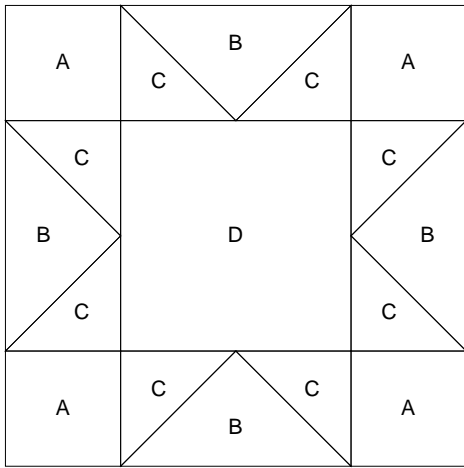

Sawtooth Star

Key Block (1/5 actual size)

Cutting Diagrams

Patch Count

1 patch
