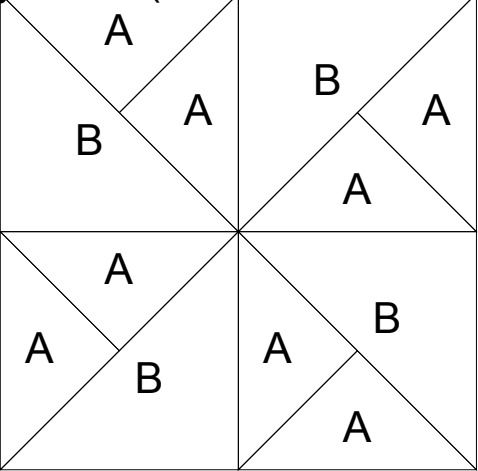

# Tessellating Pinwheel Block

Key Block (31/100 actual size)

Cutting Diagrams

Patch Count